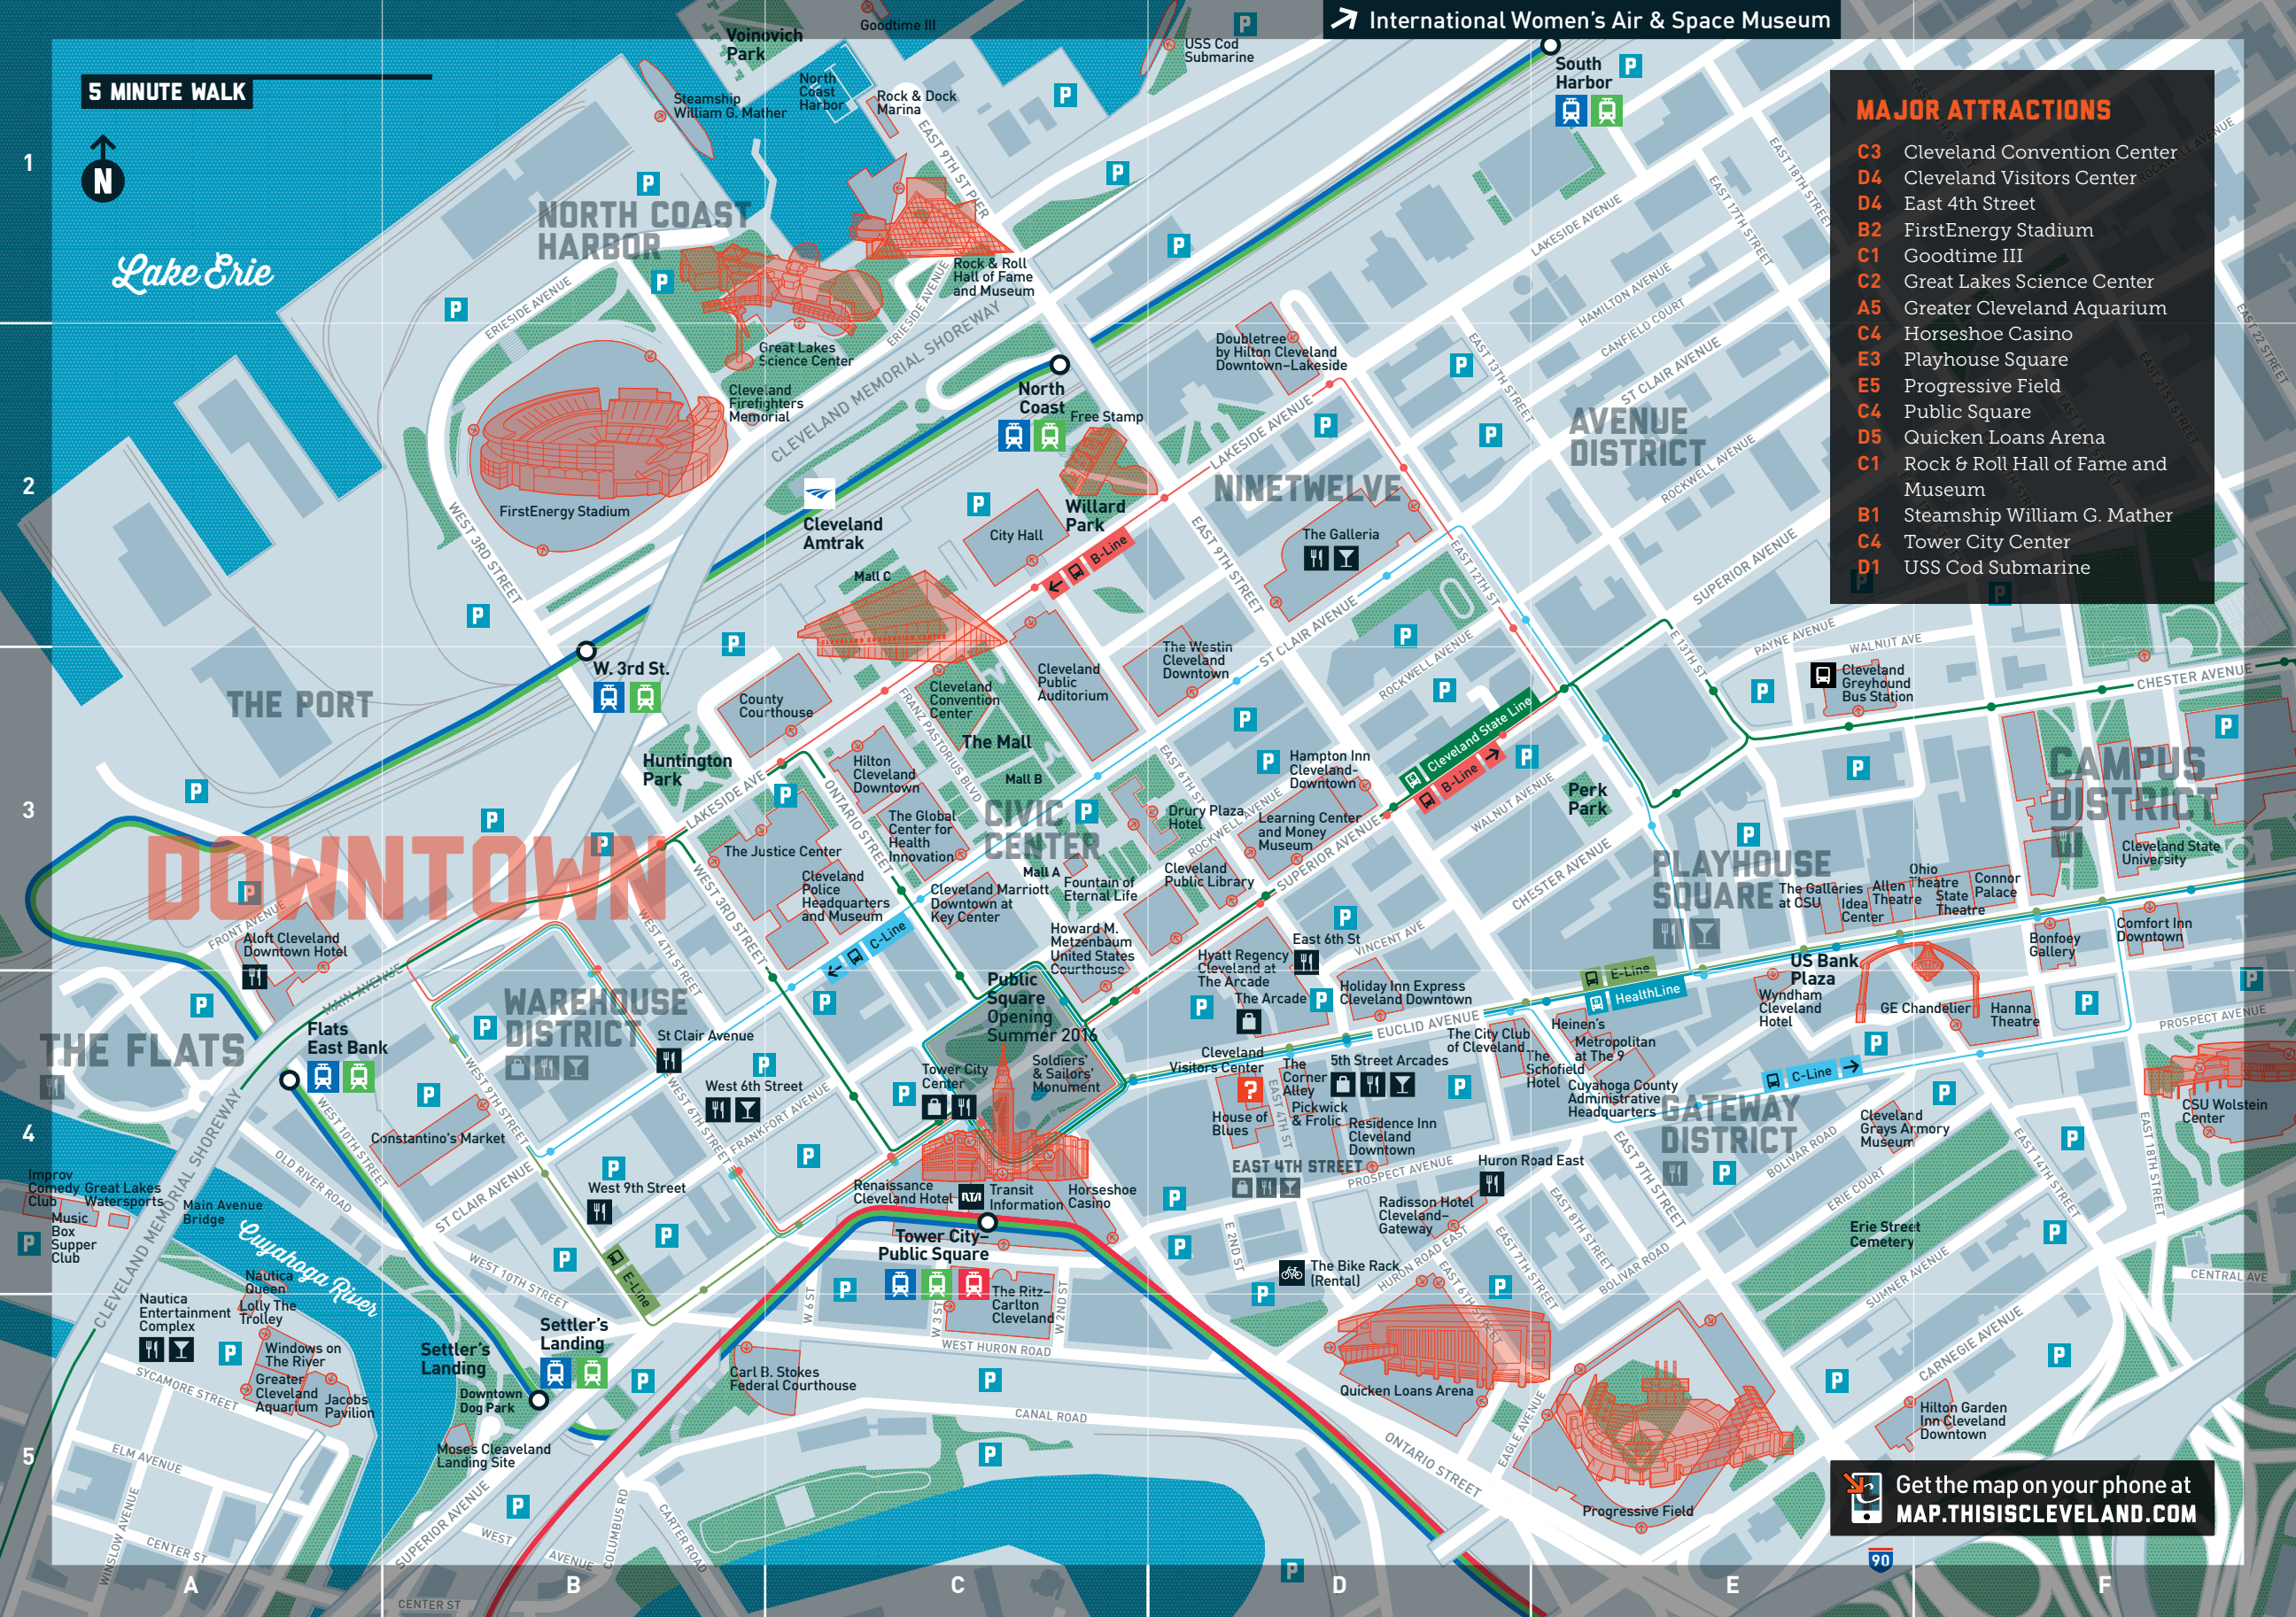

5 MINUTE WALK

- MAJOR ATTRACTIONS**
- C3** Cleveland Convention Center
 - D4** Cleveland Visitors Center
 - D4** East 4th Street
 - B2** FirstEnergy Stadium
 - C1** Goodtime III
 - C2** Great Lakes Science Center
 - A5** Greater Cleveland Aquarium
 - C4** Horseshoe Casino
 - E3** Playhouse Square
 - E5** Progressive Field
 - C4** Public Square
 - D5** Quicken Loans Arena
 - C1** Rock & Roll Hall of Fame and Museum
 - B1** Steamship William G. Mather
 - C4** Tower City Center
 - D1** USS Cod Submarine

Get the map on your phone at MAP.THISISCLEVELAND.COM